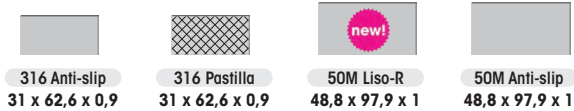

Iconic Grey

Iconic Dark

Mistery White

Mistery Sand

Mistery Grey

Mistery Blue Stone

— 8 Wood colors with Smooth-finish for interior and Anti-slip finish for exterior.

Alma Pure

Alma Honey

Alma Mist

Alma Forest

Stela White

Stela Golden

Stela Grey

Stela Dark

New In & Out Design colors

Pietro White Smooth-Rectified finish
48,8 x 97,9 x 1

Pietro Golden Smooth-Rectified finish
48,8 x 97,9 x 1

Serena Bianco Smooth-Rectified finish & Anti-slip
48,8 x 97,9 x 1

Serena Ocra Smooth-Rectified finish & Anti-slip
48,8 x 97,9 x 1

New Smooth-finished steps for indoor use

 **L98 Liso 97,9 x 31,7**

 **ED9 Liso 97,9 x 31,7**

 **ED9 Liso 97,9 x 31,7**

Available colors:

Mythos Selene / Mythos Dune / Iconic White / Iconic Grey / Alma Mist / Alma Pure / Alma Forest
Pietro White / Pietro Golden / Serena Bianco / Serena Ocra / Mistery White / Mistery Grey / Mistery Sand