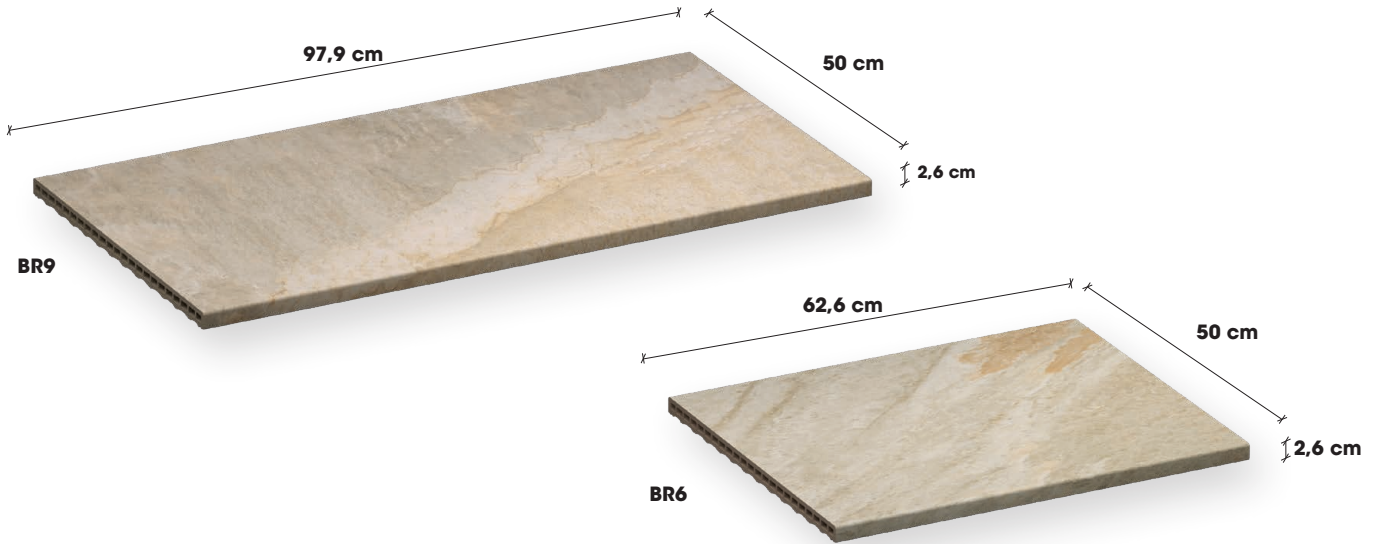

New Look System: Solution for renovating pools

- Quick renovation with a minimum of building work
- Two edge formats with a width of 50 cm.
- Non-slip, safe, durable and comfortable.
- Pieces with glazing on 3 sides

EN 16165

DIN 51097	DIN 51130	UNE 41901	DIN 51130
CLASE C	R11 >19° - 27°	CLASE 3	V4

Available colors: