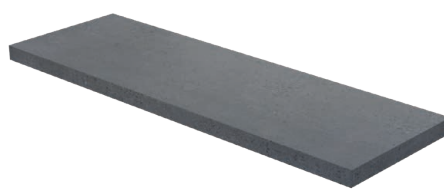

Pietro White Smooth-Rectified finish
48,8 x 97,9 x 1

Pietro Golden Smooth-Rectified finish
48,8 x 97,9 x 1

Serena Bianco Smooth-Rectified finish & Anti-slip
48,8 x 97,9 x 1

Serena Ocra Smooth-Rectified finish & Anti-slip
48,8 x 97,9 x 1

New Smooth-finished steps for indoor use

 **L98 Liso 97,9 x 31,7**

 **ED9 Liso 97,9 x 31,7**

 **ED9 Liso 97,9 x 31,7**

Available colors:

Mythos Selene / Mythos Dune / Iconic White / Iconic Grey / Alma Mist / Alma Pure / Alma Forest
Pietro White / Pietro Golden / Serena Bianco / Serena Ocra / Mistery White / Mistery Grey / Mistery Sand

New Look System: Solution for renovating pools

- Quick renovation with a minimum of building work
- Two edge formats with a width of 50 cm.
- Non-slip, safe, durable and comfortable.
- Pieces with glazing on 3 sides