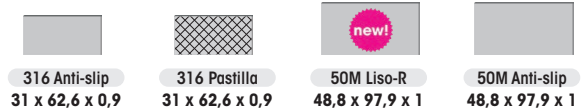

Iconic Grey

Iconic Dark

Mistery White

Mistery Sand

Mistery Grey

Mistery Blue Stone

— 8 Wood colors with Smooth-finish for interior and Anti-slip finish for exterior.

Alma Pure

Alma Honey

Alma Mist

Alma Forest

Stela White

Stela Golden

Stela Grey

Stela Dark

New In & Out Design colors

Pietro White Smooth-Rectified finish
48,8 x 97,9 x 1

Pietro Golden Smooth-Rectified finish
48,8 x 97,9 x 1

Serena Bianco Smooth-Rectified finish & Anti-slip
48,8 x 97,9 x 1

Serena Ocra Smooth-Rectified finish & Anti-slip
48,8 x 97,9 x 1

New Smooth-finished steps for indoor use

 **L98 Liso 97,9 x 31,7**

 **ED9 Liso 97,9 x 31,7**

 **ED9 Liso 97,9 x 31,7**

Available colors:

Mythos Selene / Mythos Dune / Iconic White / Iconic Grey / Alma Mist / Alma Pure / Alma Forest
Pietro White / Pietro Golden / Serena Bianco / Serena Ocra / Mistery White / Mistery Grey / Mistery Sand