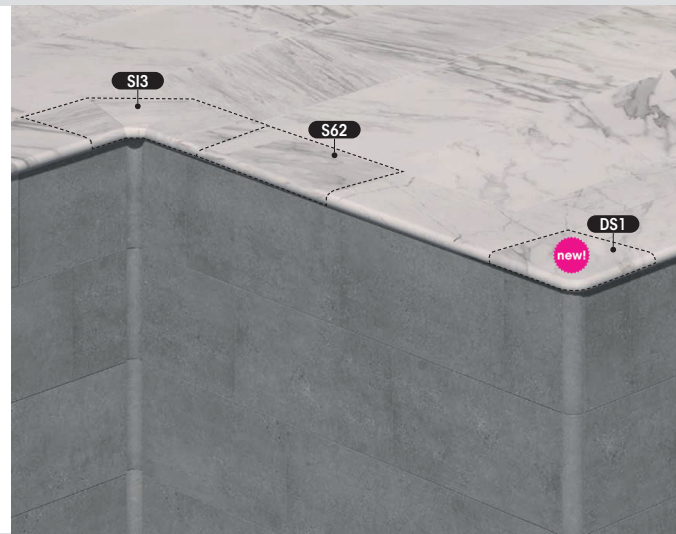

New Look System: Solution for renovating pools

- Quick renovation with a minimum of building work
- Two edge formats with a width of 50 cm.
- Non-slip, safe, durable and comfortable.
- Pieces with glazing on 3 sides

New corner - Solution "S" - Skimmer System

Available collections:

Alma / Iconic / Mistery / Mythos / Pietro / Serena / Stela

SE3 31 x 31 x 2,6

new! **DS1** 31 x 31 x 2,6

New Aqua Special Pieces

Available colors:

Marino / Plomo

013 24,4 x 11,9

E13 11,9 x 11,9

New Pastilla finish colors

— Ideal for areas with barefoot traffic and the presence of water.

— Eliminate the "Aquaplaning effect" with bare feet.

EN 16165

DIN 51097	DIN 51130	UNE 41901	DIN 51130
CLASE C	R11 >19° - 27°	CLASE 3	V4